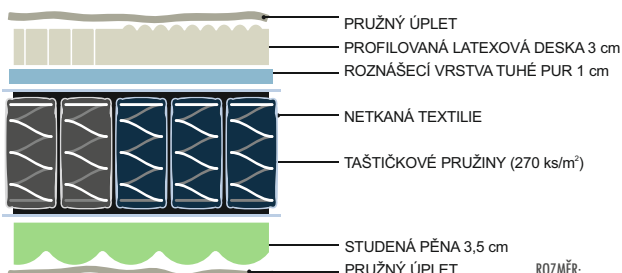

potah Silver

ROZMĚR:	200x90/200x80	200x100	200x120	200x140	200x160	200x180	200x200
CENA:	~~7.990,-~~ 6.777,-	~~8.490,-~~ 7.190,-	~~11.490,-~~ 9.760,-	~~13.490,-~~ 11.460,-	~~14.990,-~~ 12.740,-	~~15.990,-~~ 13.590,-	~~17.490,-~~ 14.860,-

-15% SLEVA